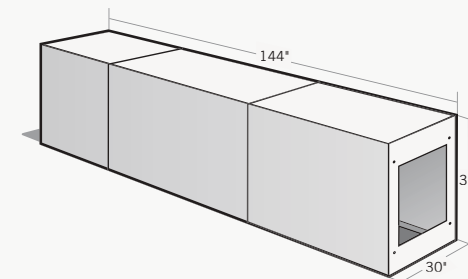

Signature Kitchens™

Pre-Designed, Ready to Install. Signature Kitchens allow you to construct the perfect outdoor kitchen in days vs. weeks. Each kitchen has been pre-designed to fit a variety of size and style configurations and ship complete with all necessary cabinets, bolts and end-caps. Finalize your outdoor design by selecting a stone finish, appliances and countertop material of your choice.

ParkView™

Includes:

- 1 Qty. 24" Straight Cabinet
- 1 Qty. 48" Straight Cabinet
- 1 Qty. 60" Straight Cabinet
- 1 Qty. 90° Corner Cabinet
- 2 Qty. Cabinet End Caps
- 3 Qty. Fastener Sets
- 2 Qty. Vents

CoastalRanch™

Includes:

- 2 Qty. 24" Straight Cabinets
- 1 Qty. 48" Straight Cabinet
- 1 Qty. Bar-Height 90° Corner Cabinet with 10" Cantilever
- 2 Qty. Bar-Height Cabinet with 10" Cantilevers
- 2 Qty. Cabinet End Caps
- 5 Qty. Fastener Sets
- 2 Qty. Vents

Metropolitan™

Includes:

- 1 Qty. 36" Straight Cabinet
- 1 Qty. 48" Straight Cabinet
- 1 Qty. 60" Straight Cabinet
- 2 Qty. Cabinet End Caps
- 2 Qty. Fastener Sets
- 2 Qty. Vents