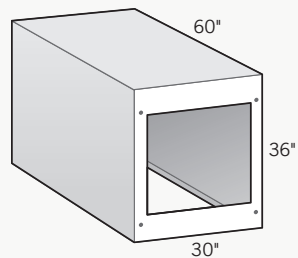

Straight (Linear) Cabinets

12" Cabinet
30"D x 36"H

24" Cabinet
30"D x 36"H

36" Cabinet
30"D x 36"H

48" Cabinet
30"D x 36"H

60" Cabinet
30"D x 36"H

Cabinet with 10" Cantilever Backside
30"D x 30"L x 36"H

Bar-Height Cabinet with 10" Cantilever Backside
30"D x 30"L x 40"H

90° Corner Cabinets

90° Corner Cabinet
30"D x 30"L x 36"H

90° Corner Cabinet with 10" Cantilever on Two Sides
30"D x 30"L x 36"H

Bar-Height 90° Corner Cabinet with 10" Cantilever on Two Sides
30"D x 30"L x 40"H