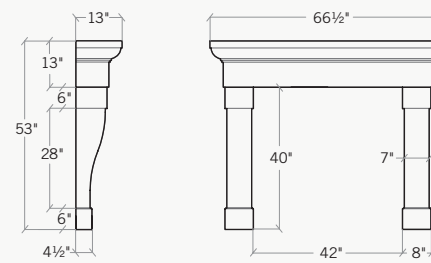

11.5"D x 70"W x 52.75"H

The **Giada** in **Oyster Shell** with a **Honed Finish**.

The Giada™

The pleasing blend of clean lines and finite details invite this surround into both contemporary and transitional settings. The 8" monolithic depth gives way to the deeply carved and symmetrical properties.

Dimensions: 8"D x 67"W x 52"H

The **Valentina** in **Oak Barrel** with a **Travertine Finish**.

The Valentina™

The Valentina will invite a sense of rustic Italian charm into any home. The robust 13" deep mantel paired with two gently sloping pilasters complete its bold presence.

Dimensions: 13"D x 66.5"W x 53"H

The Sophia™

The understated elegance of The Sophia combines both straight lines and flowing curves. The long-established shape works well with traditional settings.

9.5"D × 72"W × 52.75"H