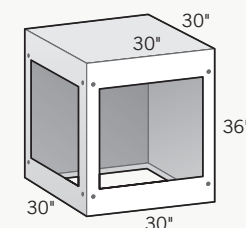

Straight (Linear) Cabinets

12" Cabinet
30"D x 36"H

24" Cabinet
30"D x 36"H

36" Cabinet
30"D x 36"H

48" Cabinet
30"D x 36"H

60" Cabinet
30"D x 36"H

Cabinet with 10" Cantilever Backside
30"D x 30"L x 36"H

Bar-Height Cabinet with 10" Cantilever Backside
30"D x 30"L x 40"H

90° Corner Cabinets

90° Corner Cabinet
30"D x 30"L x 36"H

90° Corner Cabinet with 10" Cantilever on Two Sides
30"D x 30"L x 36"H

Bar-Height 90° Corner Cabinet with 10" Cantilever on Two Sides
30"D x 30"L x 40"H