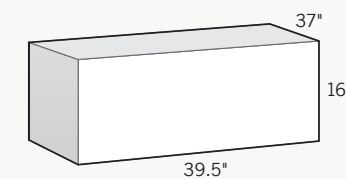

Wilmington Gas-Burning Fireplace Heart Extension
37"D × 39.5"L × 16"H