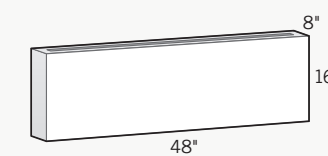

Dimensions: 46" Dia x 11.75" H

Wilmington™ Gas-Burning Fireplace

The Wilmington Fireplace features architectural touches such as an arched opening and cantilevered mantel for an elegant design. Delivered complete with a scratch-coat surface, the Wilmington can be finished for an impressive custom masonry appearance.

Wilmington Gas-Burning Fireplace
37"D × 68"L × 81"H

Gas-Burning Fireplace Extensions
(a) Gas-Burning Fireplace | (b) Chimney Extension
(c) Hearth Extension | (d) Hearth Extension Backrest

Wilmington Gas-Burning Fireplace Heart Extension Backrest
8"D × 48"L × 16"H