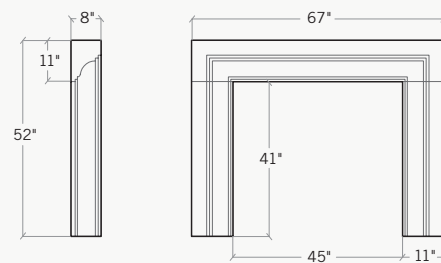

11.5"D x 70"W x 52.75"H

The **Giada** in **Oyster Shell** with a **Honed Finish**.

The Giada™

The pleasing blend of clean lines and finite details invite this surround into both contemporary and transitional settings. The 8" monolithic depth gives way to the deeply carved and symmetrical properties.

Dimensions: 8"D x 67"W x 52"H

The **Valentina** in **Oak Barrel** with a **Travertine Finish**.

The Valentina™

The Valentina will invite a sense of rustic Italian charm into any home. The robust 13" deep mantel paired with two gently sloping pilasters complete its bold presence.

Dimensions: 13"D x 66.5"W x 53"H

The Sophia™

The understated elegance of The Sophia combines both straight lines and flowing curves. The long-established shape works well with traditional settings.

9.5"D × 72"W × 52.75"H