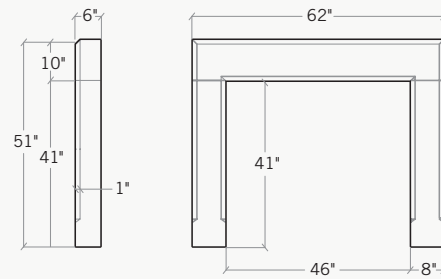

The Dylan™

The modern sophistication of The Dylan is evident with its extremely clean lines. The surrounding beveled edges create a distinctive architectural detail.

Dimensions: 6"D x 62"W x 51"H