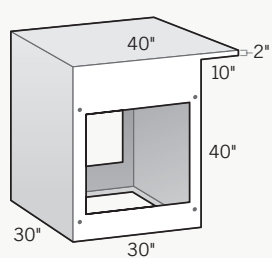

Straight (Linear) Cabinets

12" Cabinet
30"D x 36"H

24" Cabinet
30"D x 36"H

36" Cabinet
30"D x 36"H

48" Cabinet
30"D x 36"H

60" Cabinet
30"D x 36"H

Cabinet with 10" Cantilever Backside
30"D x 30"L x 36"H

Bar-Height Cabinet with 10" Cantilever Backside
30"D x 30"L x 40"H

90° Corner Cabinets

90° Corner Cabinet
30"D x 30"L x 36"H

90° Corner Cabinet with 10" Cantilever on Two Sides
30"D x 30"L x 36"H

Bar-Height 90° Corner Cabinet with 10" Cantilever on Two Sides
30"D x 30"L x 40"H