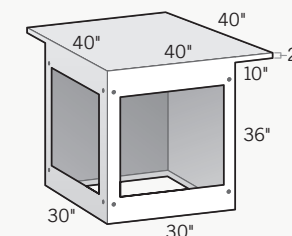

Straight (Linear) Cabinets

12" Cabinet
30"D x 36"H

24" Cabinet
30"D x 36"H

36" Cabinet
30"D x 36"H

48" Cabinet
30"D x 36"H

60" Cabinet
30"D x 36"H

Cabinet with 10" Cantilever Backside
30"D x 30"L x 36"H

Bar-Height Cabinet with 10" Cantilever Backside
30"D x 30"L x 40"H

90° Corner Cabinets

90° Corner Cabinet
30"D x 30"L x 36"H

90° Corner Cabinet with 10" Cantilever on Two Sides
30"D x 30"L x 36"H

Bar-Height 90° Corner Cabinet with 10" Cantilever on Two Sides
30"D x 30"L x 40"H