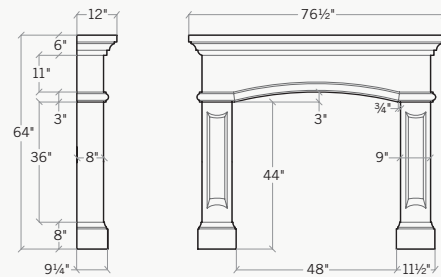

Dimensions: 6"D x 62"W x 51"H

The **Florentina** in **Oyster Shell** with a **Honed Finish**.

The Florentina™

The simple and classical shape creates the perfect frame for a wide variety of fireplace settings. The 9" mantel depth provides ample area to stylize to your specific interior design.

Dimensions: 9.25"D x 69"W x 50"H

The Soho Boutique™

The Soho Boutique is smaller in scale, yet its clean lines imply a sense of luxury and timeless style.

7"D × 61"W × 49.5"H

The **Annalisa** in **Oak Barrel** with a **Honed Finish**.

The Annalisa™

Elegance and beauty adorn The Annalisa with its gently sloping arch and detailed carvings. Its scale is designed for larger rooms, perfectly suited for elegant and casual settings alike.

Dimensions: 12"D x 76.5"W x 64"H