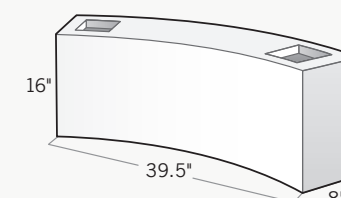

Curved Seating Wall (1/8 Circle)
8"D x 39.5"L x 16"H

Curved seating wall is designed with a 51" radius from the center point to the inside edge, perfect for pairing with our round fire pit.