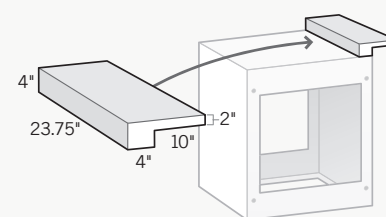

Straight Raised Backsplash

Creates 4" high raised backsplash (23.75" long) with 10" cantilever and 14" counter surface. Requires 3 bolts for mounting (not included).