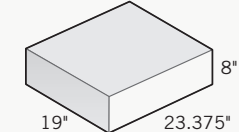

8" Hearth Riser Blocks

Available in all the Kindred Fireplace Surround colors and finishes. Sold in sets of three or individually. Finishes hearth at 10" high with hearth stones; may be trimmed to accommodate shorter heights.

19"D x 23.375"W x 8"H Each