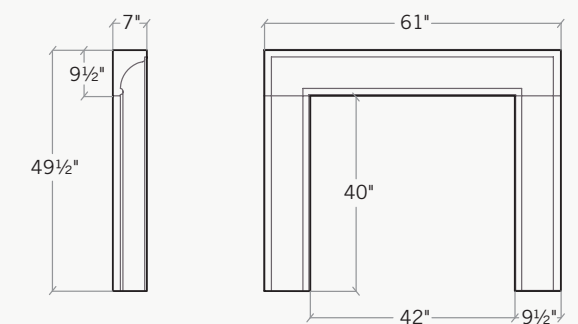

Dimensions: 8"D x 67"W x 52"H

The **Valentina** in **Oak Barrel** with a **Travertine Finish**.

The Valentina™

The Valentina will invite a sense of rustic Italian charm into any home. The robust 13" deep mantel paired with two gently sloping pilasters complete its bold presence.

Dimensions: 13"D x 66.5"W x 53"H

The Sophia™

The understated elegance of The Sophia combines both straight lines and flowing curves. The long-established shape works well with traditional settings.

9.5"D × 72"W × 52.75"H

Dimensions: 6"D x 62"W x 51"H

The **Florentina** in **Oyster Shell** with a **Honed Finish**.

The Florentina™

The simple and classical shape creates the perfect frame for a wide variety of fireplace settings. The 9" mantel depth provides ample area to stylize to your specific interior design.

Dimensions: 9.25"D x 69"W x 50"H

The Soho Boutique™

The Soho Boutique is smaller in scale, yet its clean lines imply a sense of luxury and timeless style.

7"D × 61"W × 49.5"H

The **Annalisa** in **Oak Barrel** with a **Honed Finish**.