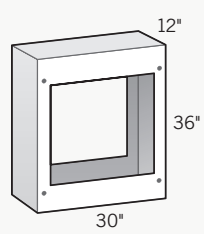

Straight (Linear) Cabinets

12" Cabinet
30"D x 36"H