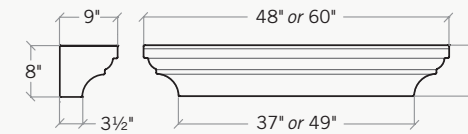

19.5"D x 84"W x 63"H

The Palacio in Oak Barrel with a Travertine Finish.

The Angelo in Oak Barrel with a Travertine Finish.

Mantel Shelves

The Martino

Strong lines and crisp curves make this versatile shelf especially stunning in a modern home. 8" h x 9" d in either 48" or 60" lengths. Available in all the Kindred Fireplace Surround colors and finishes.