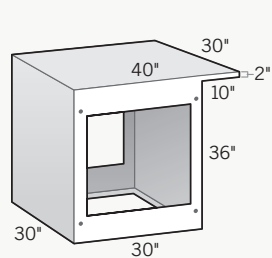

Straight (Linear) Cabinets

12" Cabinet
30"D x 36"H

24" Cabinet
30"D x 36"H

36" Cabinet
30"D x 36"H

48" Cabinet
30"D x 36"H

60" Cabinet
30"D x 36"H

Cabinet with 10" Cantilever Backside
30"D x 30"L x 36"H

Bar-Height Cabinet with 10" Cantilever Backside
30"D x 30"L x 40"H

90° Corner Cabinets

90° Corner Cabinet
30"D x 30"L x 36"H

90° Corner Cabinet with 10" Cantilever on Two Sides
30"D x 30"L x 36"H

Bar-Height 90° Corner Cabinet with 10" Cantilever on Two Sides
30"D x 30"L x 40"H