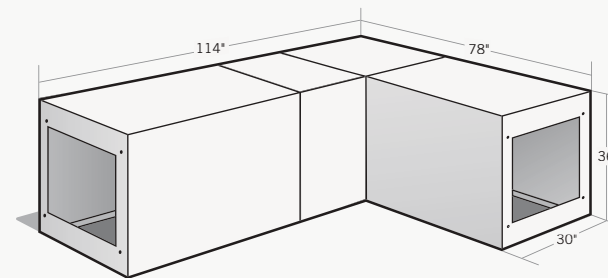

CoastalRanch™

The **CoastalRanch** Signature Kitchen installed with installed with a fieldedge stone.

Includes:

- 2 Qty. 24" Straight Cabinets
- 1 Qty. 48" Straight Cabinet
- 1 Qty. Bar-Height 90° Corner Cabinet with 10" Cantilever
- 2 Qty. Bar-Height Cabinet with 10" Cantilevers
- 2 Qty. Cabinet End Caps
- 5 Qty. Fastener Sets
- 2 Qty. Vents