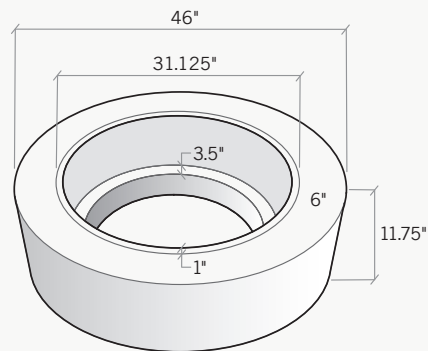

Fireplaces & Fire Pits

Inviting Fireside Chats. Sitting fireside in your backyard has never been easier. Choose from our unique design options and fuel types for Fireplaces and Fire Pits. Each Fireplace and Fire Pit are ready to be dressed with stone or brick for the ultimate masonry appearance.