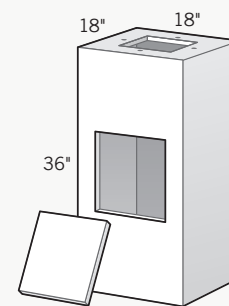

Column with End Cap
18"D x 18"L x 36"H

Instantly build perfect stone or brick columns/ Column ships with access panel. Designed with top and bottom flange for attaching masonry anchor or bolting.