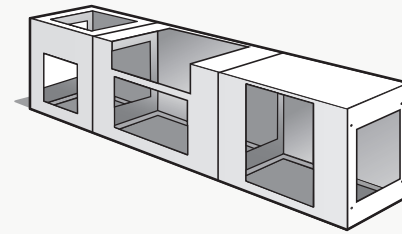

Step 3 Cut Appliance Openings