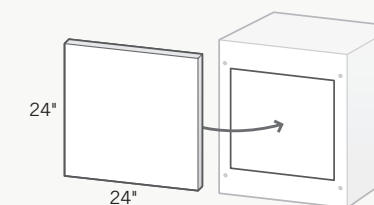

Cabinet End Cap
24" x 24"sq

End Caps complete the installation by closing off openings on either end of assembled island.