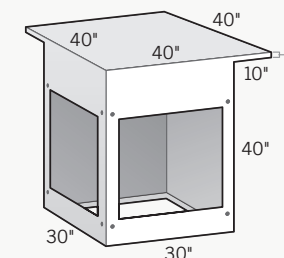

Straight (Linear) Cabinets

12" Cabinet
30"D x 36"H

24" Cabinet
30"D x 36"H

36" Cabinet
30"D x 36"H

48" Cabinet
30"D x 36"H

60" Cabinet
30"D x 36"H

Cabinet with 10" Cantilever Backside
30"D x 30"L x 36"H

Bar-Height Cabinet with 10" Cantilever Backside
30"D x 30"L x 40"H

90° Corner Cabinets

90° Corner Cabinet
30"D x 30"L x 36"H

90° Corner Cabinet with 10" Cantilever on Two Sides
30"D x 30"L x 36"H

Bar-Height 90° Corner Cabinet with 10" Cantilever on Two Sides
30"D x 30"L x 40"H