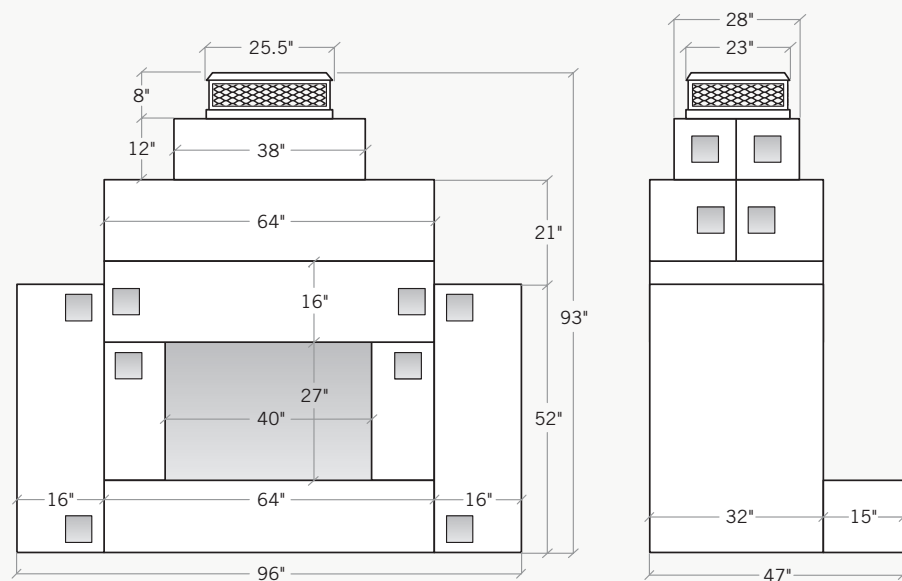

Wilmington Gas-Burning Fireplace
37"D × 68"L × 81"H

Gas-Burning Fireplace Extensions
(a) Gas-Burning Fireplace | (b) Chimney Extension
(c) Hearth Extension | (d) Hearth Extension Backrest

Wilmington Gas-Burning Fireplace Heart Extension Backrest
8"D × 48"L × 16"H

Wilmington Gas-Burning Fireplace Heart Extension
37"D × 39.5"L × 16"H

Wilmington Gas-Burning Fireplace Chimney Extension
13"D × 39"L × 16"H

Sherwood™

Wood-Burning Fireplace

The Sherwood Fireplace creates a focal point in your open air conversation setting while providing the warmth and pleasant crackle of burning wood. A design statement, the Sherwood can be dressed with any stone and accessories to complement and enhance your outdoor living space.

Dimensions: 47"D x 96"L x 93"H

The Sherwood Fireplace finished with a stacked stone.

Fireplaces Forged
with the Heritage
of Craftsmanship

Fireplace Surrounds

Handcrafting a Custom Work of Art

Kindred Outdoors & Surrounds has demonstrated an undeniable passion for creating authentic products that not only elevate quality and design, but also attainability. Our commitment to this philosophy continues with our striking collection of Kindred Fireplace Surrounds.

Dimensions: 13"D x 66.5"W x 53"H

The Sophia™

The understated elegance of The Sophia combines both straight lines and flowing curves. The long-established shape works well with traditional settings.

9.5"D × 72"W × 52.75"H