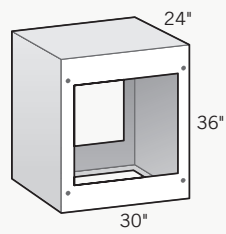

Straight (Linear) Cabinets

12" Cabinet
30"D x 36"H

24" Cabinet
30"D x 36"H

36" Cabinet
30"D x 36"H

48" Cabinet
30"D x 36"H

60" Cabinet
30"D x 36"H

Cabinet with 10" Cantilever Backside
30"D x 30"L x 36"H

Bar-Height Cabinet with 10" Cantilever Backside
30"D x 30"L x 40"H