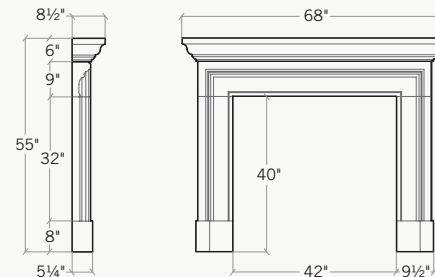

The Annalisa™

Elegance and beauty adorn The Annalisa with its gently sloping arch and detailed carvings. Its scale is designed for larger rooms, perfectly suited for elegant and casual settings alike.

Dimensions: 12"D x 76.5"W x 64"H