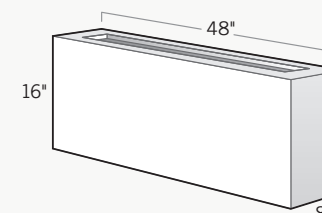

Straight Seating Wall
8"D x 48"L x 16"H

Create seating walls in hours vs. days. Finish with Eldorado Stone & Wall Caps for an authentic masonry appearance.