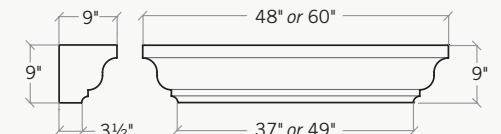

The Angelo

Sweeping curves make this shelf an elegant mantel to grace the walls of any home. 9" h x 9" d in either 48" or 60" lengths. Available in all the Kindred Fireplace Surround colors and finishes.