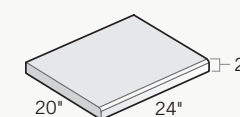

Hearth Stones

Available in all the Kindred Fireplace Surround colors and finishes. Sold in sets of three with one left, center & right stone and also individually (single center stone).

20"D x 24"W x 2"H Each