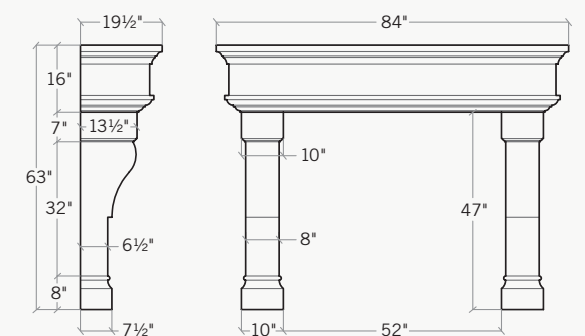

The Palacio™

The grand form of The Palacio will draw you closer with its impressive size and bold stature. The commanding presence will easily become the focal masterpiece of any luxurious space.

19.5"D x 84"W x 63"H