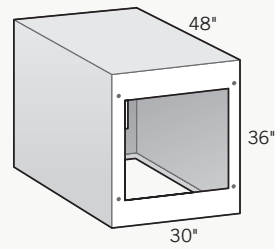

Straight (Linear) Cabinets

12" Cabinet
30"D x 36"H

24" Cabinet
30"D x 36"H

36" Cabinet
30"D x 36"H

48" Cabinet
30"D x 36"H

60" Cabinet
30"D x 36"H

Cabinet with 10" Cantilever Backside
30"D x 30"L x 36"H

Bar-Height Cabinet with 10" Cantilever Backside
30"D x 30"L x 40"H

90° Corner Cabinets

90° Corner Cabinet
30"D x 30"L x 36"H

90° Corner Cabinet with 10" Cantilever on Two Sides
30"D x 30"L x 36"H

Bar-Height 90° Corner Cabinet with 10" Cantilever on Two Sides
30"D x 30"L x 40"H