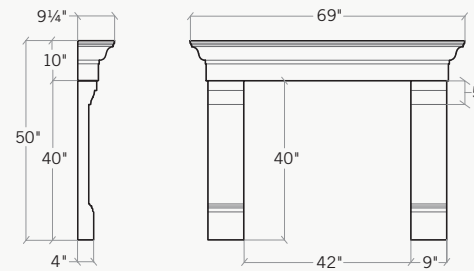

Dimensions: 8"D x 67"W x 52"H

The **Valentina** in **Oak Barrel** with a **Travertine Finish**.

The Valentina™

The Valentina will invite a sense of rustic Italian charm into any home. The robust 13" deep mantel paired with two gently sloping pilasters complete its bold presence.

Dimensions: 13"D x 66.5"W x 53"H

The Sophia™

The understated elegance of The Sophia combines both straight lines and flowing curves. The long-established shape works well with traditional settings.

9.5"D × 72"W × 52.75"H

Dimensions: 6"D x 62"W x 51"H

The **Florentina** in **Oyster Shell** with a **Honed Finish**.

The Florentina™

The simple and classical shape creates the perfect frame for a wide variety of fireplace settings. The 9" mantel depth provides ample area to stylize to your specific interior design.