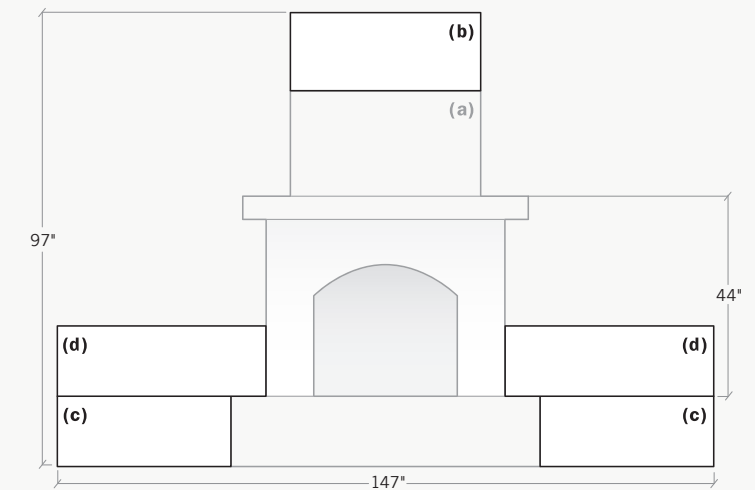

Dimensions: 46" Dia x 11.75" H

Wilmington™ Gas-Burning Fireplace

The Wilmington Fireplace features architectural touches such as an arched opening and cantilevered mantel for an elegant design. Delivered complete with a scratch-coat surface, the Wilmington can be finished for an impressive custom masonry appearance.

Wilmington Gas-Burning Fireplace
37"D × 68"L × 81"H

Gas-Burning Fireplace Extensions
(a) Gas-Burning Fireplace | (b) Chimney Extension
(c) Hearth Extension | (d) Hearth Extension Backrest

Wilmington Gas-Burning Fireplace Heart Extension Backrest
8"D × 48"L × 16"H

Dimensions: 13"D x 66.5"W x 53"H

The Sophia™

The understated elegance of The Sophia combines both straight lines and flowing curves. The long-established shape works well with traditional settings.

9.5"D × 72"W × 52.75"H

The Annalisa™

Elegance and beauty adorn The Annalisa with its gently sloping arch and detailed carvings. Its scale is designed for larger rooms, perfectly suited for elegant and casual settings alike.

Dimensions: 12"D x 76.5"W x 64"H