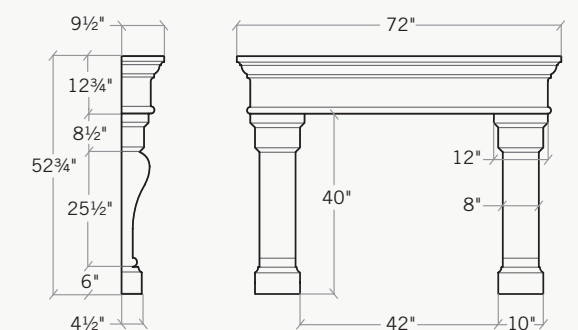

11.5"D x 70"W x 52.75"H

The **Giada** in **Oyster Shell** with a **Honed Finish**.

The Giada™

The pleasing blend of clean lines and finite details invite this surround into both contemporary and transitional settings. The 8" monolithic depth gives way to the deeply carved and symmetrical properties.

Dimensions: 8"D x 67"W x 52"H

The **Valentina** in **Oak Barrel** with a **Travertine Finish**.

The Valentina™

The Valentina will invite a sense of rustic Italian charm into any home. The robust 13" deep mantel paired with two gently sloping pilasters complete its bold presence.

Dimensions: 13"D x 66.5"W x 53"H

The Sophia™

The understated elegance of The Sophia combines both straight lines and flowing curves. The long-established shape works well with traditional settings.

9.5"D × 72"W × 52.75"H