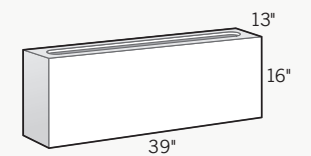

Wilmington Gas-Burning Fireplace Chimney Extension
13"D × 39"L × 16"H