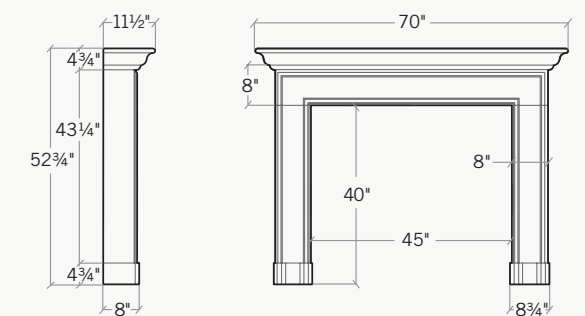

The Carmela™

The Carmela is layered with visual interest beginning with its plinth block foundation and linear legs framed with a unique bull nose detail. The 11.5" depth mantel provides ample space for decor.

11.5"D x 70"W x 52.75"H