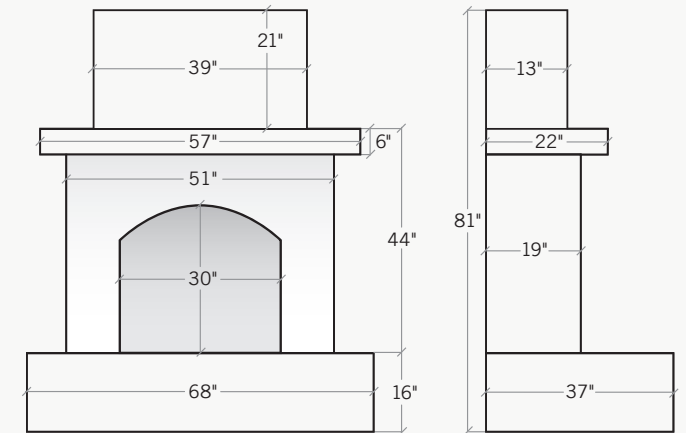

90° Corner Cabinets

90° Corner Cabinet
30"D x 30"L x 36"H

90° Corner Cabinet with 10" Cantilever on Two Sides
30"D x 30"L x 36"H

Bar-Height 90° Corner Cabinet with 10" Cantilever on Two Sides
30"D x 30"L x 40"H

Dimensions: 46" Dia x 11.75" H

Wilmington™ Gas-Burning Fireplace

The Wilmington Fireplace features architectural touches such as an arched opening and cantilevered mantel for an elegant design. Delivered complete with a scratch-coat surface, the Wilmington can be finished for an impressive custom masonry appearance.

Dimensions: 13"D x 66.5"W x 53"H

The Sophia™

The understated elegance of The Sophia combines both straight lines and flowing curves. The long-established shape works well with traditional settings.

9.5"D × 72"W × 52.75"H

The Annalisa™

Elegance and beauty adorn The Annalisa with its gently sloping arch and detailed carvings. Its scale is designed for larger rooms, perfectly suited for elegant and casual settings alike.

Dimensions: 12"D x 76.5"W x 64"H