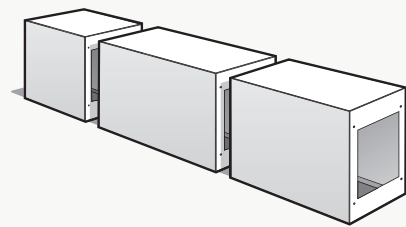

Step 1 Pre-Planning & Design