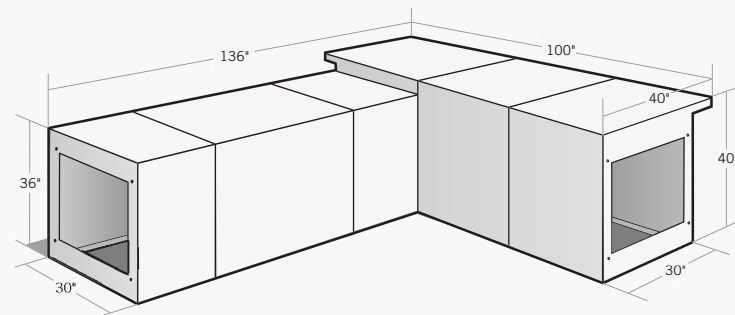

The **Metropolitan** Signature Kitchen installed with a stacked stone.

Metropolitan™

Includes:

- 1 Qty. 36" Straight Cabinet
- 1 Qty. 48" Straight Cabinet
- 1 Qty. 60" Straight Cabinet
- 2 Qty. Cabinet End Caps
- 2 Qty. Fastener Sets
- 2 Qty. Vents