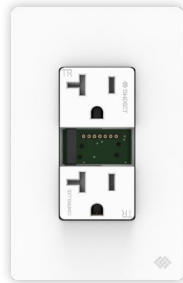

Empower your home to protect you from mold and mildew

WhisperGreen® Select Fan

20/40/60 Timer Control Switch

Temp/Humi/Motion Sensor

Set your fan to turn on automatically when Swidget detects the humidity levels are too high in your bathroom.

SWIDGET PRODUCTS

Wiring Devices

15A Outlet
(R1015SWA)

20A Outlet
(R1020SWA)

On - Off Switch
(S16001WA)

Dimmer
(SD3001WA)

20/40/60 Timer
Control Switch
(S16008WA)

Auxiliary
Control Switch
(S16009WA)