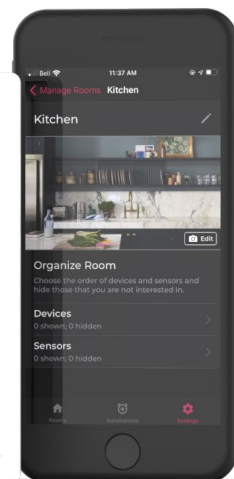

Power Control
(WI000UWA)

All Swidget inserts are Wi-Fi capable.

Swidget smart controls are compatible with Panasonic's full line of ventilation fans and ERVs.

Empower your home with the smart technology that brings your home to life.

Use the Swidget App to control your devices with schedules and automations. Connect to Alexa or Google Assistant for voice control.

- Simple connection and setup
- Customizable automations
- Sunset and sunrise schedules
- Works with Google Assistant and Alexa
- Industry leading privacy settings and data security

EMPOWERING HOMES TO LIVE SMART

A home equipped with Swidget Smart Controls will monitor, assess, and optimize your environment.

Alexa, good morning!

Use voice assistants to control your devices

Humidity monitoring and control